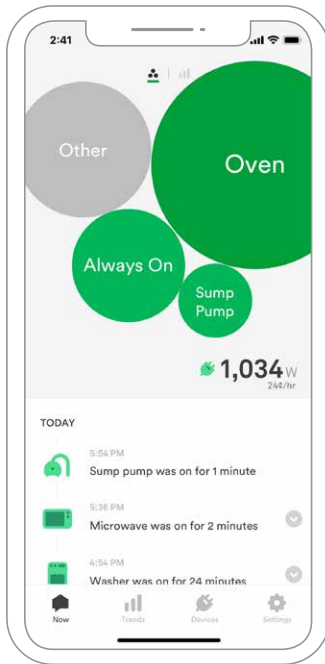

Discover the **WISER ENERGY** difference

Life Is On

Schneider
Electric

A black and white photograph of a woman lying on her back on a light-colored, textured sofa. She is smiling broadly, looking towards the right. Her right arm is raised behind her head, and her left hand is resting on her chest. The background is a large, well-stocked bookshelf filled with books and decorative items. A large, semi-transparent green circle is overlaid on the upper left portion of the image, containing white text.

**Wouldn't it be nice
to keep tabs on your
home from anywhere?**

Welcome to a **WISER ENERGY** home

There's living, and there's living wisely.
In our fast-moving, non-stop world it's easy to lose sight of that.
There are always things to keep track of and to manage.

The Wiser Energy system uses the Sense app Square D edition for 24/7 monitoring of your valuable appliances and electronics

Features

- Keep tabs on your homes' electrical activity from anywhere
- Gain insights into your energy use for greater savings
- Get mobile alerts when appliances turn ON or OFF
- Take control of your energy through smart device integration with **Google Home™**, **Philips Hue**, **Wemo® Insight**, **Kasa™ HS110 smartplugs and more**
- Optimize your solar installation by monitoring its production