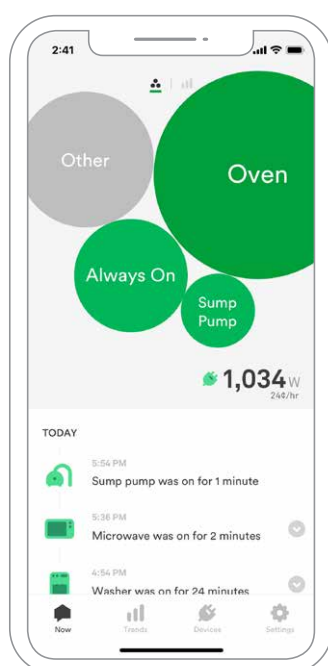

The Wiser Energy system uses the Sense app Square D edition for 24/7 monitoring of your valuable appliances and electronics

Features

- Keep tabs on your homes' electrical activity from anywhere
- Gain insights into your energy use for greater savings
- Get mobile alerts when appliances turn ON or OFF
- Take control of your energy through smart device integration with **Google Home™**, **Philips Hue**, **Wemo® Insight**, **Kasa™ HS110 smartplugs and more**
- Optimize your solar installation by monitoring its production

**Comfort,
convenience,
safety...simplicity.**

**The difference is
WISER ENERGY.**

**Simple,
powerful single
app. Wherever
you go, home
goes with you.**

Simple, Powerful App

In using the Square D edition of the Sense app, The Wiser Energy system provides homeowners with the knowledge they need to keep their homes safe and efficient.

24/7 access

See what's on in your home at any time, from anywhere. With 24/7 access to your home, you can turn your appliances into smart appliances at once.

Notifications

Create custom notifications, letting you know when things turn on/off. Like when your garage door opens, when your dryer turns off, or if you leave a curling iron plugged in.