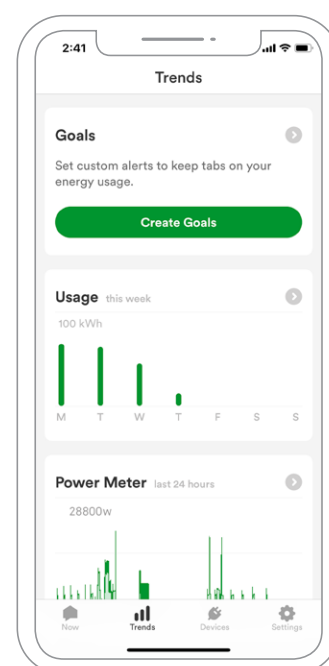

Customize

Set energy usage goals, estimate your monthly energy bills, and take proactive action to cut down on your energy waste. If your home is solar equipped, you can view solar generation, and monitor your return on investment.