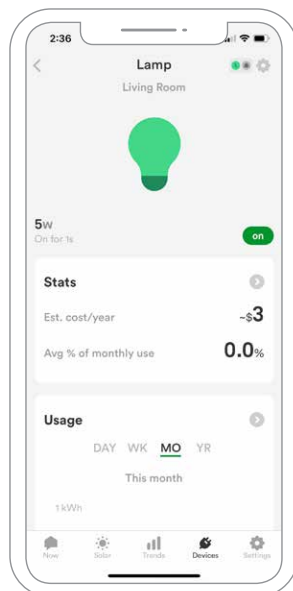

The Wiser Energy system uses the Sense app Square D edition for 24/7 monitoring of your valuable appliances and electronics

Features

- Keep tabs on your homes' electrical activity from anywhere
- Gain insights into your energy use for greater savings
- Get mobile alerts when appliances turn ON or OFF
- Take control of your energy through smart device integration with **Google Home™**, **Philips Hue**, **Wemo® Insight**, **Kasa™ HS110 smartplugs and more**
- Optimize your solar installation by monitoring its production

Energy Management

There's no reason your home's electrical bill should be a mystery. **Gain a little insight to manage your energy better** and keep the household budget on track.

With the Wiser Energy system you will see where your money goes and easily spot the inefficiencies that increase your expenses. **The Wiser Energy system will help you take advantage of cheaper, off-peak energy** and make the most of your solar power installation.

Is home safety your main concern? The Wiser Energy system detects electrical use and sends you notifications via the app, like when your garage door opens, or when you leave a curling iron plugged in.

A growing list of smart device integrations including **Philips Hue, Wemo Insight and Kasa smartplugs** enable the ability to take action directly within the app.

See energy usage trends and create goals with the intuitive, easy to use app