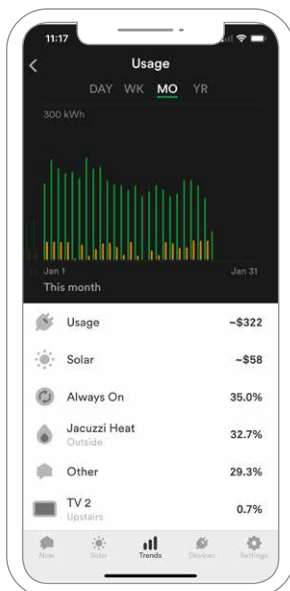

Energy Management

There's no reason your home's electrical bill should be a mystery. **Gain a little insight to manage your energy better** and keep the household budget on track.

With the Wiser Energy system you will see where your money goes and easily spot the inefficiencies that increase your expenses. **The Wiser Energy system will help you take advantage of cheaper, off-peak energy** and make the most of your solar power installation.

Is home safety your main concern? The Wiser Energy system detects electrical use and sends you notifications via the app, like when your garage door opens, or when you leave a curling iron plugged in.

A growing list of smart device integrations including **Philips Hue, Wemo Insight and Kasa smartplugs** enable the ability to take action directly within the app.

See energy usage trends and create goals with the intuitive, easy to use app